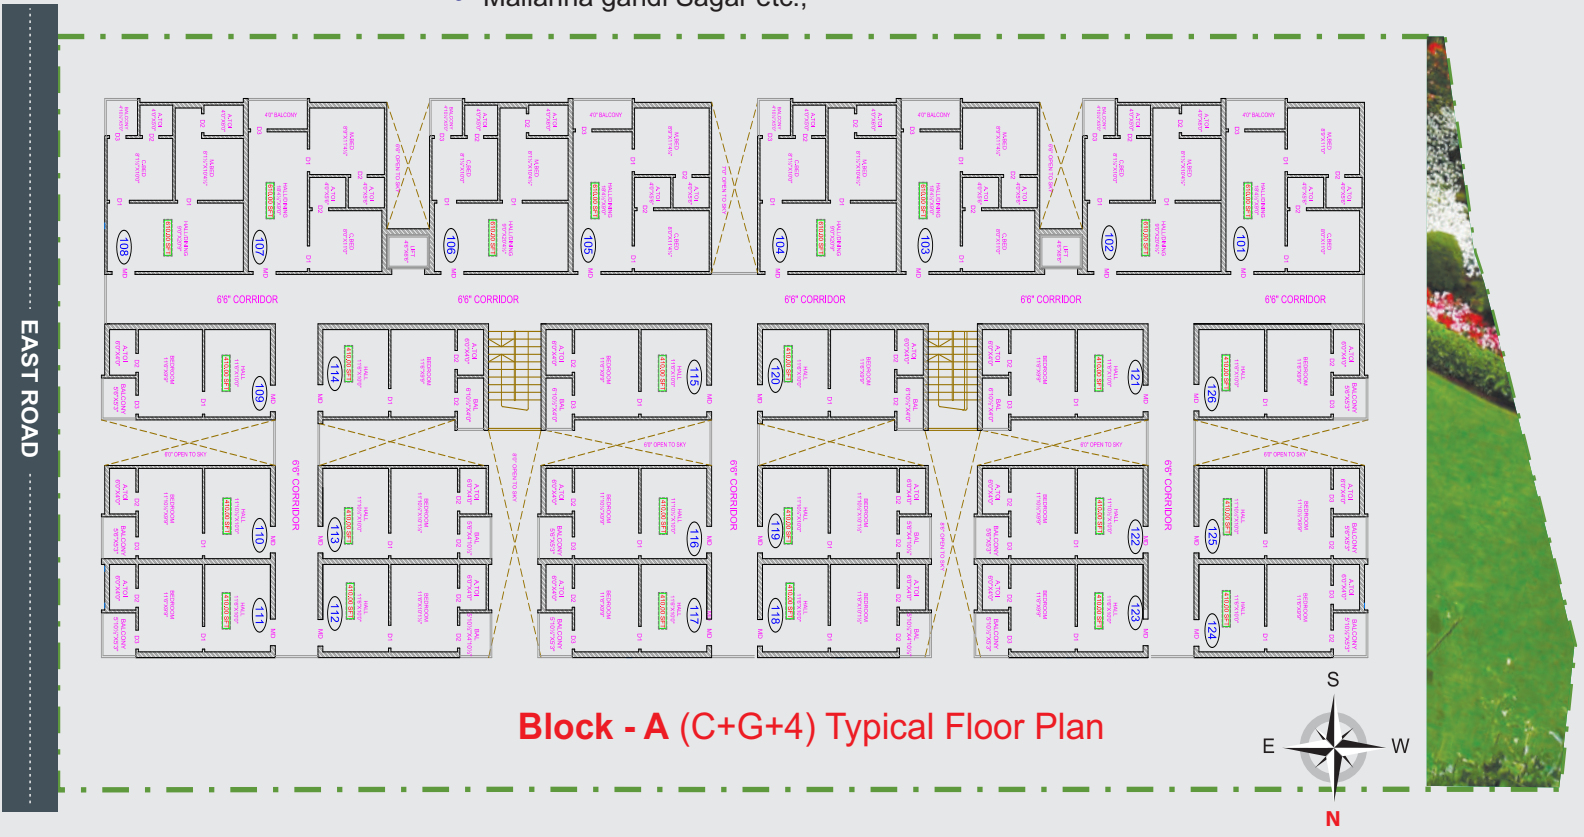

**FARMS & VENTURES
PRIVATE LIMITED**

For More Details:

📍 H.No. 2-1-266/2F, Mamatha Nagar, Road No. 4, Nagole, Medchal-Malkajgiri Dist., Hyderabad-500068. T.S.