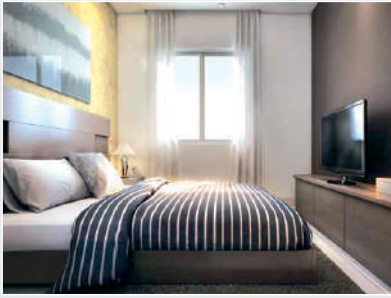

AMENITIES & HIGHLIGHTS

- Swimming pool
- Reception & Lobby
- Club house
- Gymnasium
- Veg & Non Veg Restaurant
- Coffee shop
- Roof top Garden
- Banquet Halls
- VIP Premium Suites
- Children Play area
- Walking track
- Solar Hot water
- LED Street lights
- Generators , Lifts
- Car Parking

- 24 x 7 Security
- CC TV Surveillance
- Intercom facility
- Water harvesting pits

SITE SEEING PLACES

- Sri Laxmi Narasimha Swamy Temple
- Surendrapuri
- Silpa Ramam
- Yadadri Mini tank bund
- Baswapur Reservoir
- Bhongir Fort
- Kolanpaka Jain Temple
- Kondamadugu Temple
- Mallanna gandi Sagar etc.,

Disclaimer: This flyer is only a conceptual presentation and not a legal offering. Developer reserves the right to alter and make changes in specifications and plans as deemed fit.

**FARMS & VENTURES
PRIVATE LIMITED**

For More Details:

📍 H.No. 2-1-266/2F, Mamatha Nagar, Road No. 4, Nagole, Medchal-Malkajgiri Dist., Hyderabad-500068. T.S.